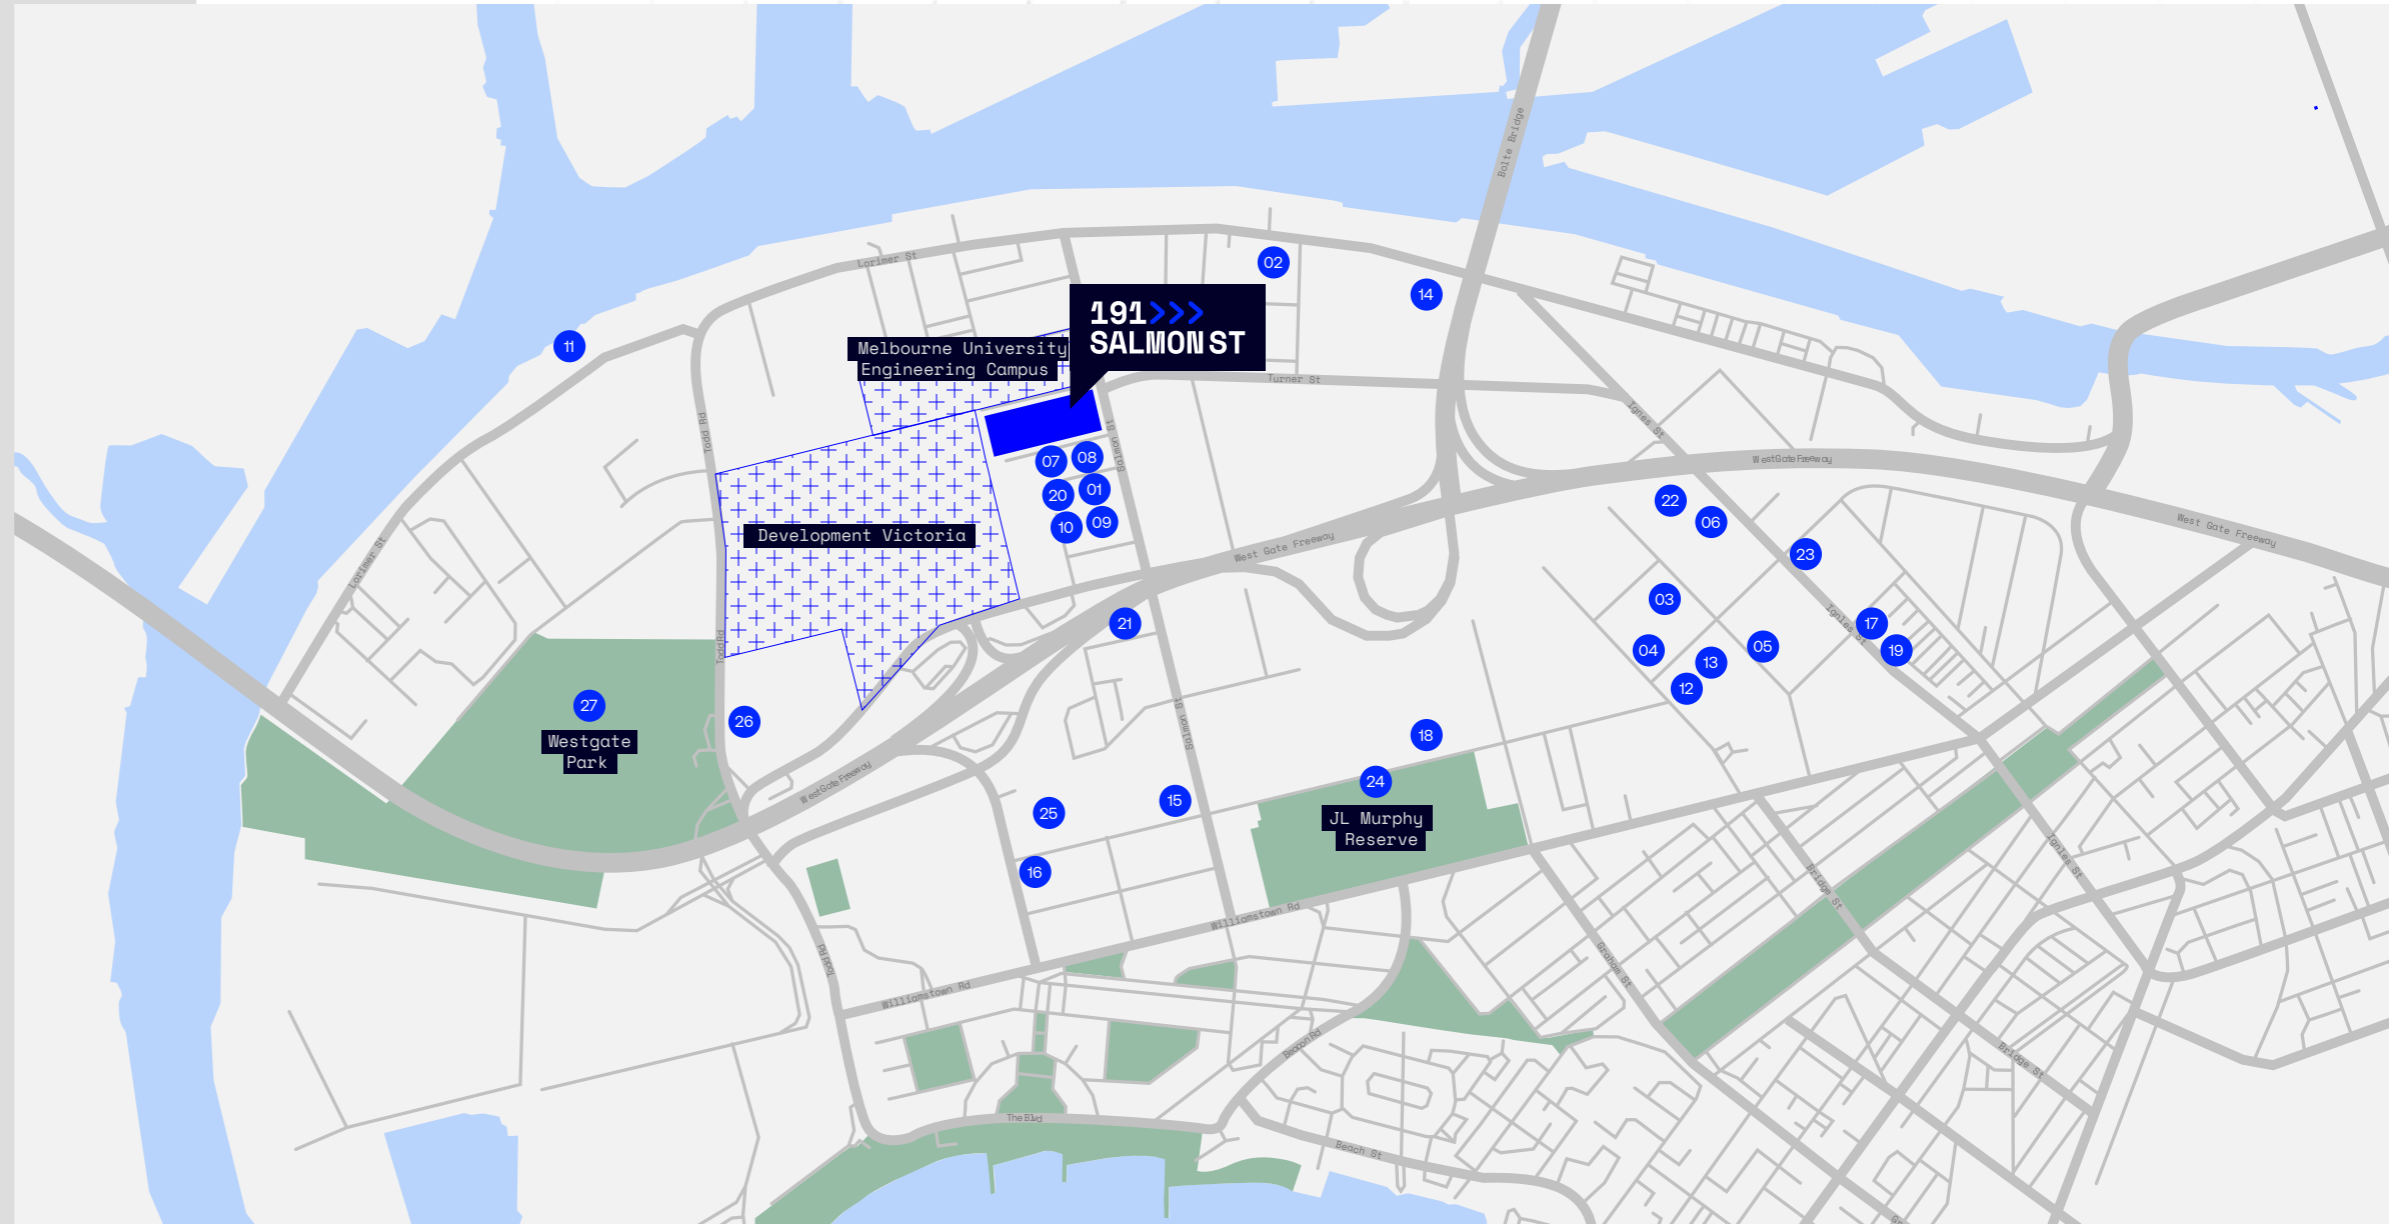

## Cafes/Restaurants

- 01 Felicci's
- 02 St Ali's Sensory Lab
- 03 CBCo Brewing
- 04 Frontside Food & Wine
- 05 Starward
- 06 Big Earle's Roadhouse BBQ
- 07 Ootoro
- 08 Subway
- 09 Stop 'n Shop
- 10 Black Jack's Cafe
- 11 Pier 35
- 12 Coe & Coe
- 13 Cactus Food Club
- 14 Bolte Cafe and Kebab
- 15 G&S Cafe
- 16 Sol & Luna
- 17 Goz City

## Retail

- 18 Woolworths
- 19 Uncle Rocco's Barber Shop
- 20 Anytime Fitness
- 21 FB Fitness Port
- 22 Melbourne CrossFit South Wharf
- 23 Snap Fitness

## Recreation

- 24 JL Murphy Reserve
- 25 BlocHaus Bouldering
- 26 Go Kart Club Victoria
- 27 Westgate Park

Frontside Food & Wine

Pier 35 Bar Grill

Starward

CBCo Brewing